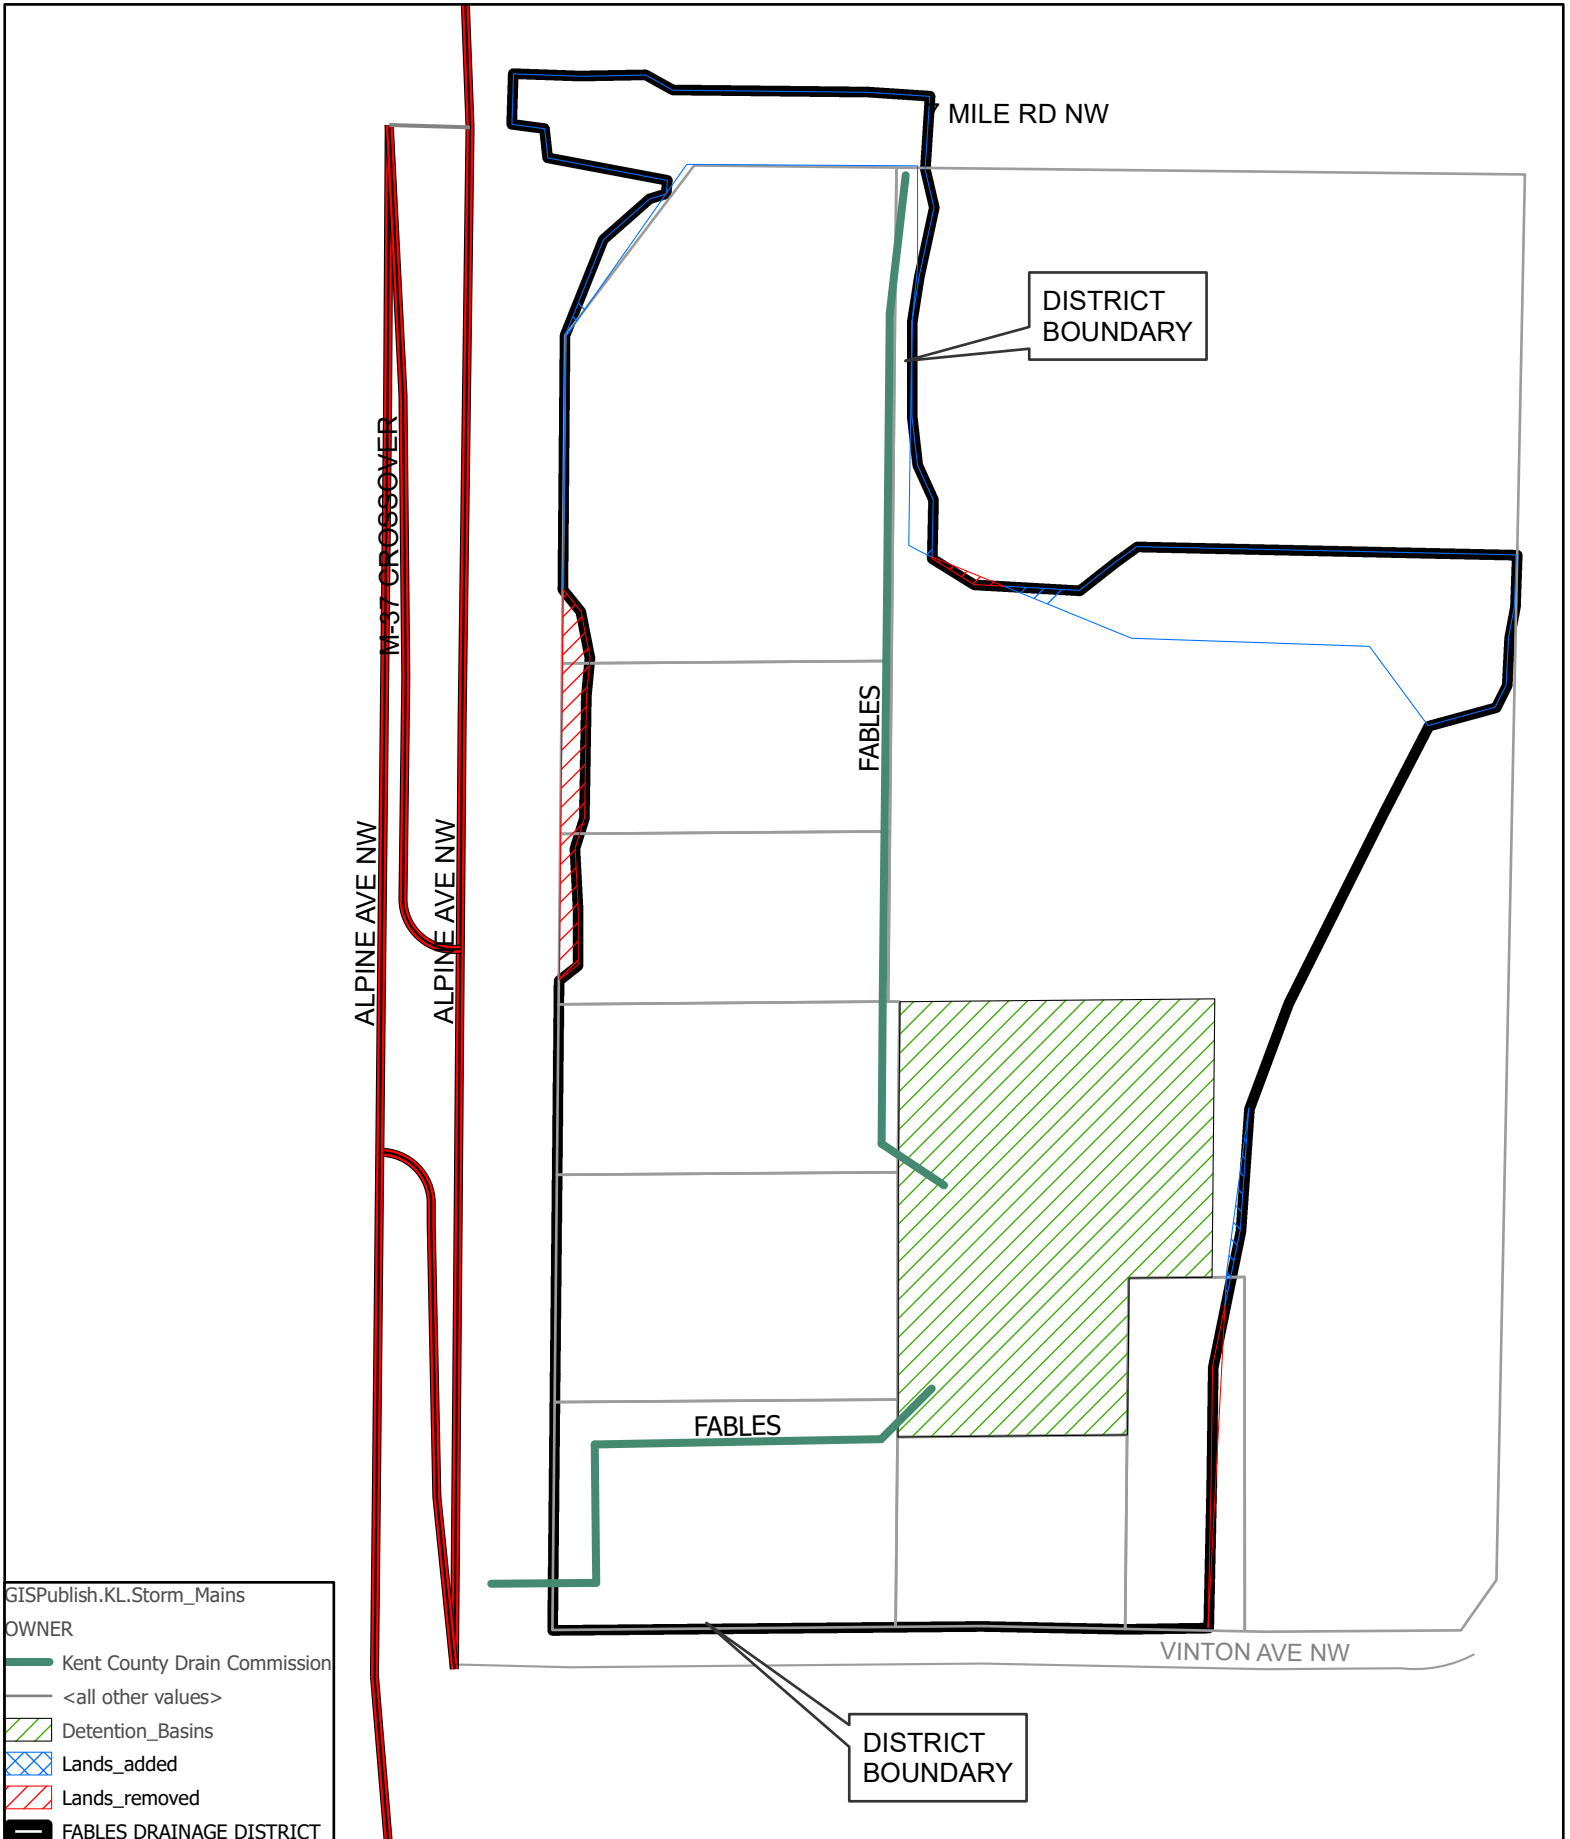

# FABLES DRAIN DRAINAGE DISTRICT

Sections 13, 24, T.8N., R.12W., Alpine Township, Kent County, Michigan

# FABLES DRAIN DRAINAGE DISTRICT

Sections 13, 24, T.8N., R.12W., Alpine Township, Kent County, Michigan

GISPublish.KL.Storm\_Mains  
OWNER

- Kent County Drain Commission
- <all other values>
- Detention\_Basins
- Lands\_added
- Lands\_removed
- FABLES DRAINAGE DISTRICT

DISTRICT BOUNDARY